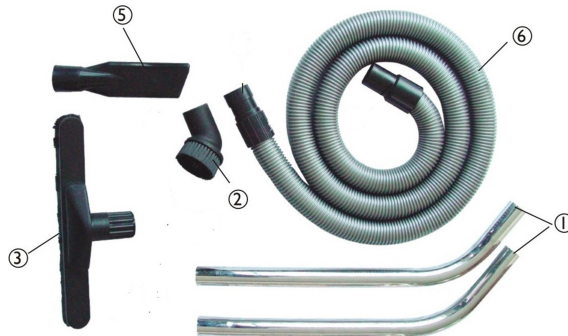

ACCESSORIES

APPLICATIONS:

- ✓ Floor cleaning
- ✓ Wall cleaning
- ✓ Office cleaning
- ✓ Water oil removal
- ✓ CNC oil / burrs cleaning
- ✓ Machines cleaning

Product Link:

<https://www.cleantekindia.com/product/single-phase-vacuum-cleaner/>